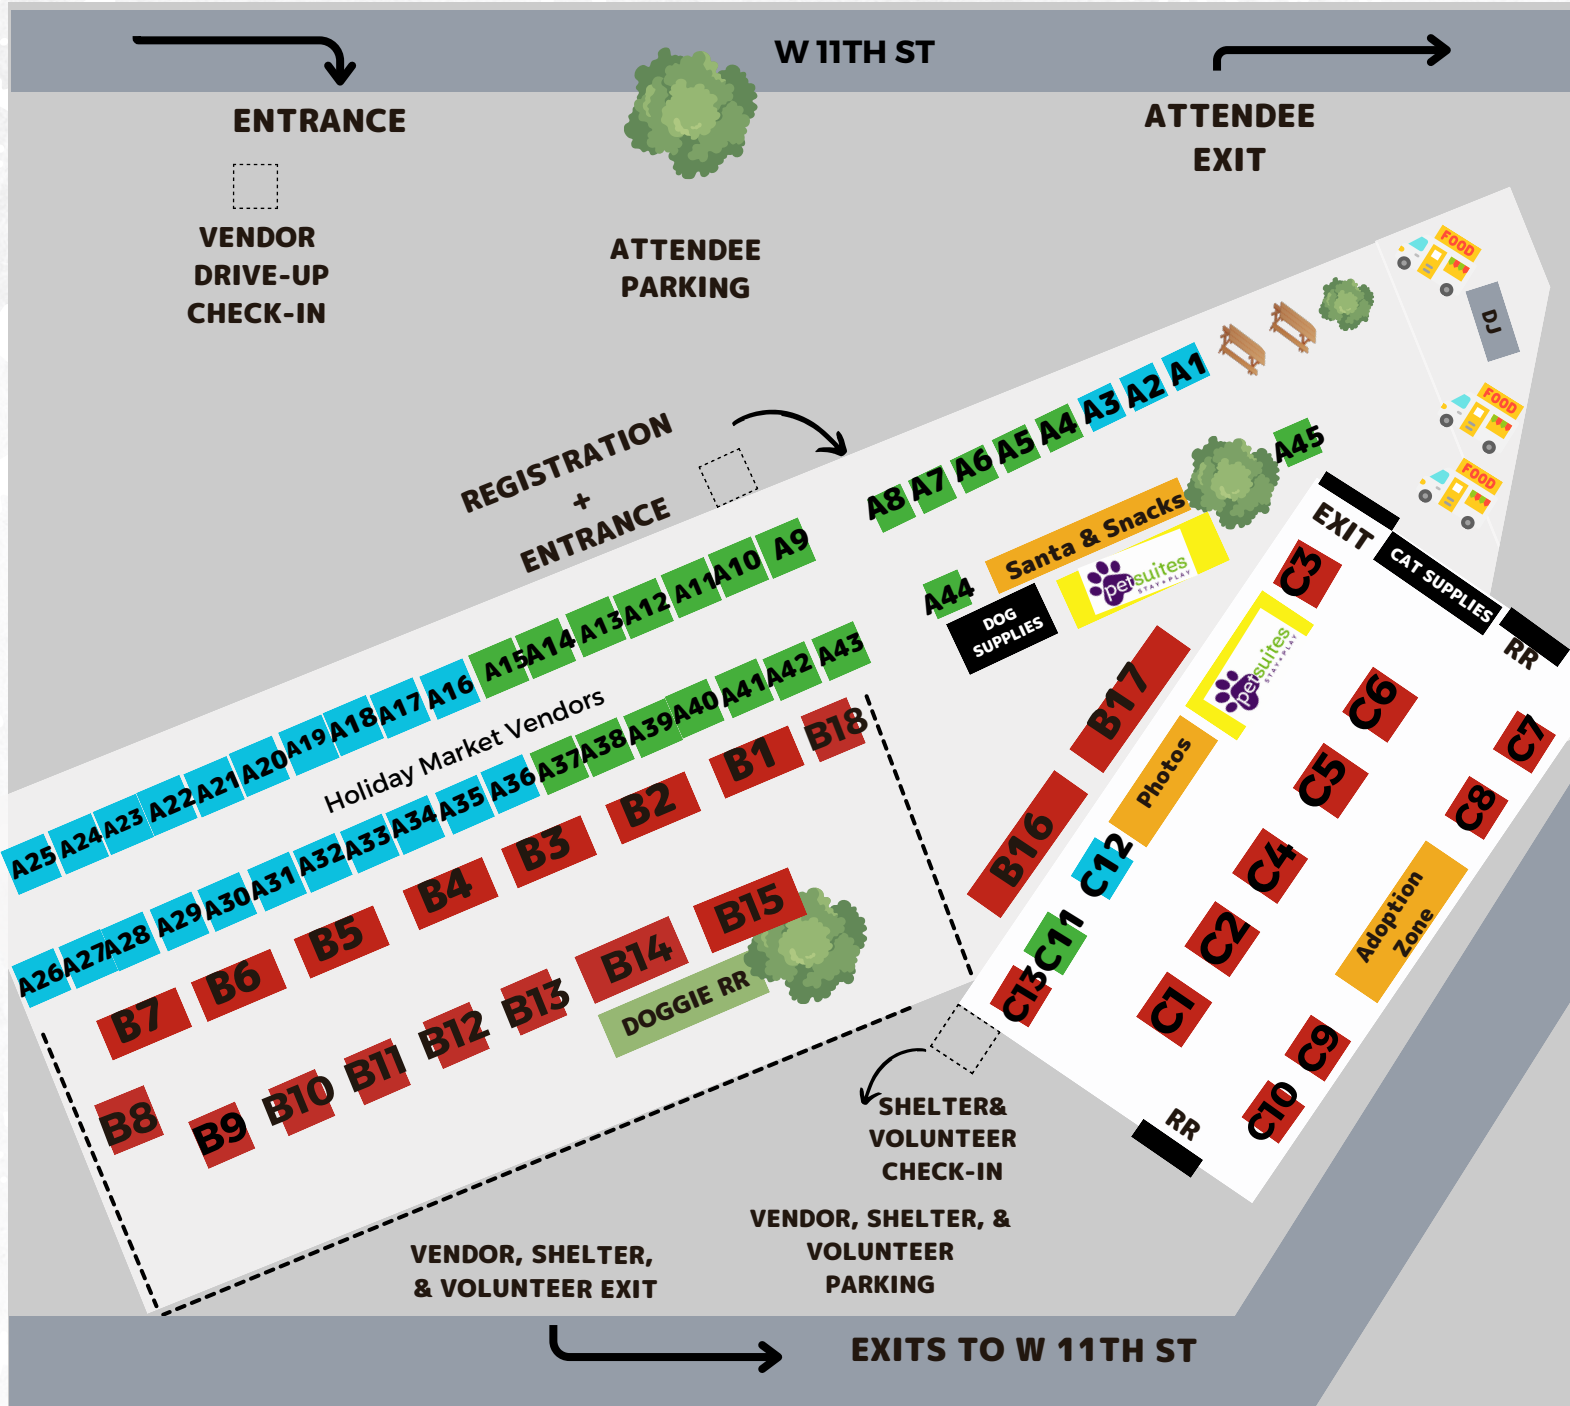

Home for the PAWlidays

Presented by  Best Friends Animal Society

SHELTERS & RESCUES

DOGS

- B1: Houston Pets Alive!
- B2: Galveston Island Humane Society
- B3: Westie & Scottie Rescue Houston
- B4: Galveston County Animal Resource Center
- B5: Sugar Land Animal Services
- B6: Great Pyrenees Advocates of Texas, Inc.
- B7: Fort Bend County Animal Services
- B8: Destination Rescue Dogs
- B9: Houston Humane Society
- B10: BARC Animal Shelter & Adoptions
- B11: Harris County Pets
- B12: 632 Canine Rescue
- B13: Navasota Animal Shelter
- B14: Rosenberg Animal Control
- B15: Montgomery County Animal Services
- B16: City of La Porte Adoption Center and Animal Shelter
- B17: Pasadena Animal Control and Adoption
- B18: Jenni's Rescue Ranch

CATS

- C1: Cuddle Buddies Rescue
- C2: Fort Bend County Animal Services
- C3: Houston Pets Alive!
- C4: The Sunshine Fund Cat Rescue
- C5: Jen's Neonatal Kittens
- C6: Lone Star Pawz
- C7: City of La Porte Adoption Center and Animal Shelter
- C8: Pasadena Animal Control and Adoption
- C9: Sugar Land Animal Services
- C10: Rosenberg Animal Control
- C13: Galveston Island Humane Society